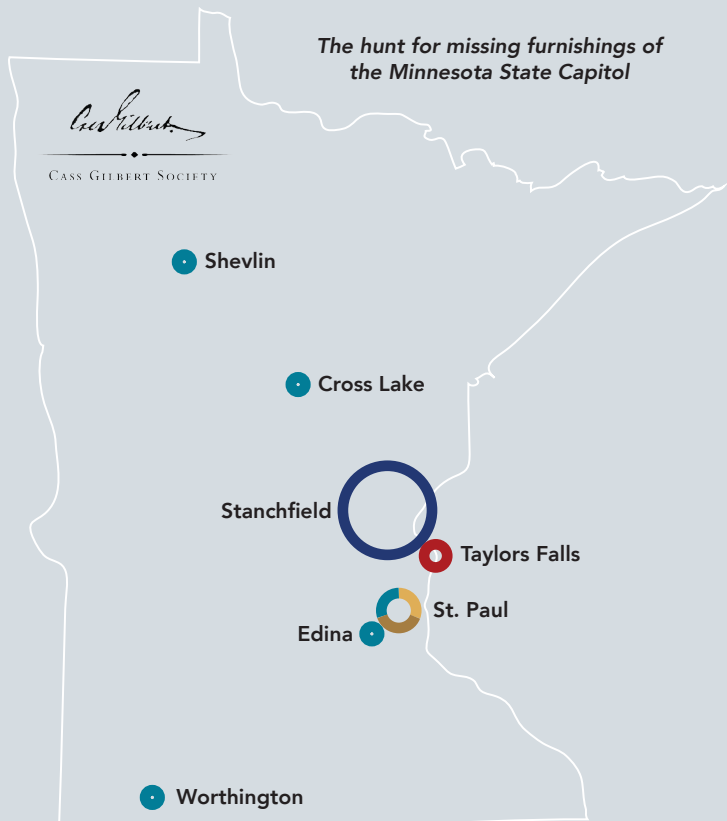

THE MINNESOTA STATE CAPITOL FURNISHINGS PROJECT

*The hunt for missing furnishings of
the Minnesota State Capitol*

Cass Gilbert

CASS GILBERT SOCIETY

FURNITURE STYLE

- Original Windows
- 573 Armchair
- DD Swivel Chair
- 573 1/2 Swivel Chair
- 1087 Chair

OF PIECES FOUND

1

20

THE MINNESOTA STATE CAPITOL FURNISHINGS PROJECT

The Cass Gilbert Society is on the hunt for missing, original furnishings from the Minnesota State Capitol. We are collecting photographs and tracing stories of items that capture Gilbert's legacy and his design for our Capitol Building. This initiative aims to connect the public with the Capitol through the stories of lost and found items: furniture, light fixtures, building fragments, and interior photographs.