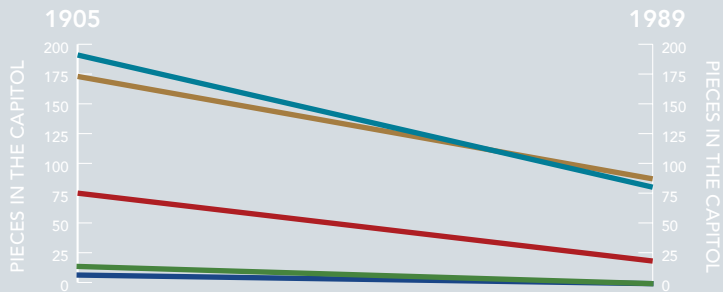

THE MINNESOTA STATE CAPITOL FURNISHINGS PROJECT

The Cass Gilbert Society is on the hunt for missing, original furnishings from the Minnesota State Capitol. We are collecting photographs and tracing stories of items that capture Gilbert's legacy and his design for our Capitol Building. This initiative aims to connect the public with the Capitol through the stories of lost and found items: furniture, light fixtures, building fragments, and interior photographs.